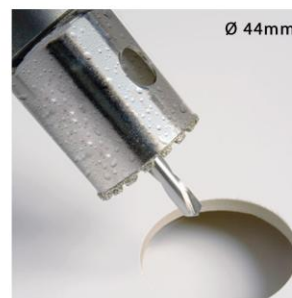

Medidas em mm.